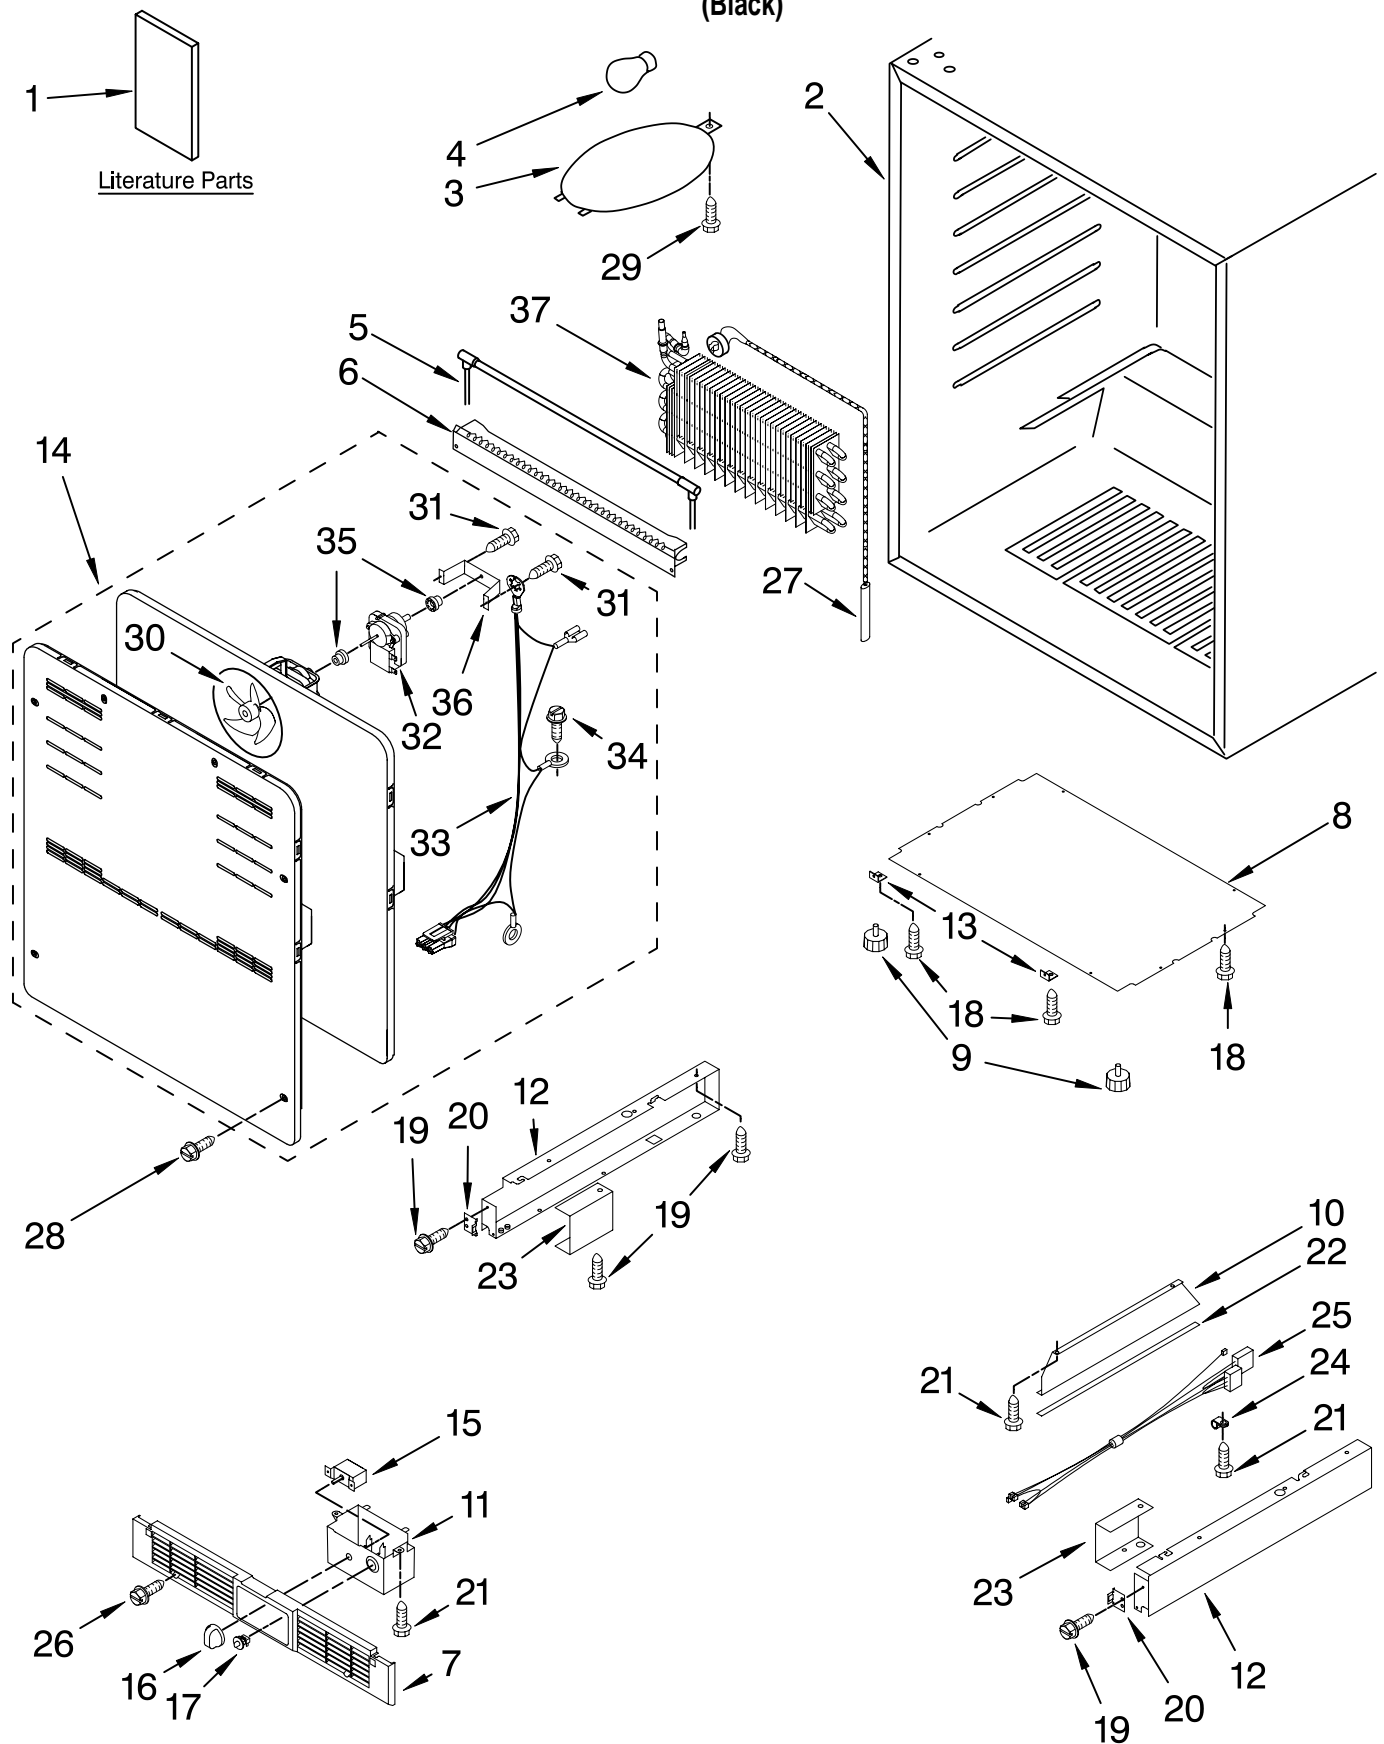

For Models: KURO24LSBX00

(Black)

FOR ORDERING INFORMATION REFER TO PARTS PRICE LIST

# CABINET PARTS

For Models: KURO24LSBX00

(Black)

Illus. No.	Part No.	DESCRIPTION	Illus. No.	Part No.	DESCRIPTION	Illus. No.	Part No.	DESCRIPTION
1		Literature Parts	12		Frame, Side	24	4344824	Clip, Harness
	4344903	Energy Guide		4344789	Left Side	25	4344822	Harness, Wire
	2300275	Use & Care Guide		4344790	Right Side	26	4344827	Screw
	4344902	Wiring Diagram	13	4344771	Bracket, Grille	27	4344792	Thermal Fuse
2		Cabinet (Not A Service Part)	14	4344876	Evaporator Fan Assembly	28	4344793	Screw
3	4344739	Lens, Light	15	4344766	Thermostat	29	4344791	Screw
4	4344740	Bulb, Light	16	4344768	Knob, Thermostat	30	4344783	Fan Blade
5	4344746	Heater, Defrost	17	4344767	Switch, Plunger	31	4344878	Screw
6	4344747	Heat Shield	18	4344826	Screw	32	4344865	Evaporator Fan Motor
7	4344761	Grille	19	4344797	Screw	33	4344877	Harness, Wire
8	4344762	Plate, Bottom	20	4344819	Clip, Grille	34	4344832	Screw, Ground
9	4344763	Foot, Leveling	21	4344825	Screw	35	4344778	Grommet, Fan Motor
10	4344764	Brace, Support	22	4344823	Seal	36	4344899	Bracket, Motor
11	4344765	Control Box	23		Frame, Support	37		Evaporator (Not Serviced)
				4344821	Right			
				4344820	Left			